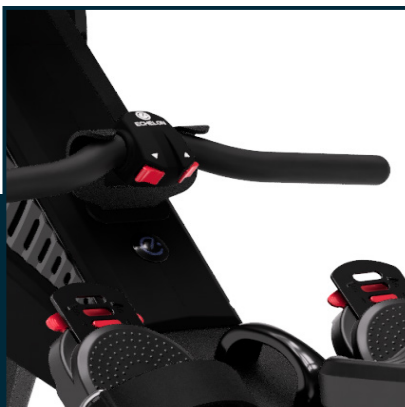

Dozens of Virtual Rowing Experiences to Tour the World

Dual-Rail Frame for a Stable Smooth Glide for Years

22" HD Touch Screen Display

32 Levels of Resistance for all Fitness Levels

Built-In Speakers & Bluetooth[®] Audio

Silent Magnetic Resistance with Toggle Thumb Controls on the Handlebar

- Easily Hear the Class Instructor and Music
- Quick, Easy Resistance Adjustment for Following Class Instruction

Easy In/Out Foot Straps for Cross-Training Workouts

JOIN THE FITNESS COMMUNITY

Row Live with the Echelon Community and Inspire Each Other to Climb the Leaderboard.

Resistance Toggle on Handlebar

Easy In/Out Footstraps for Cross-Training

22" HD Touch Screen & Thousands of Classes

THE ROW-7s IS PERFECT FOR...

Hotels & Resorts
 Multi-Family Residential Developments
 Corporate Gyms
 Golf, Athletic, & Country Clubs

SPECIFICATIONS

MODEL #	ECH-ROW-7S
POWER	110V AC Includes Power Switch on Front Frame
INTERNET CONNECTION	WiFi / Ethernet (Port at Front of Frame)
TOUCH SCREEN	22" HD Touch Screen with 180° Pivot Adjustment
RESISTANCE	32 Levels with Adjustment Toggle Control on Handlebar
AUDIO FEATURES	Built-In Speakers Bluetooth® Audio
ADJUSTABILITY	Foot Platform Adjusts to Foot Size
WATER BOTTLE HOLDERS	2
PRODUCT DIMENSIONS	
IN USE	85" L x 24" W (216 cm L x 61 cm W) / Seat Height: 18" (46 cm)
FOLDED	48" L x 24" W x 69" H (122 cm L x 61 cm W x 175 cm H)
UNIT WEIGHT	108 lbs (49 kg)
MAX USER WEIGHT	350 lbs (159 kg)
WARRANTY	2 Years Parts / 2 Years Labor Commercial or Home Use